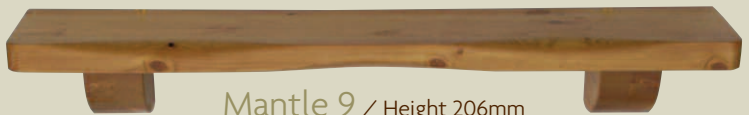

MRL's stove mantles can be installed in minutes, as all come fully assembled with "invisible" fixing brackets provided. All of our mantles are fully customisable, so please feel free to request any mantle design with any available corbel design.

Mantle 1 / Height 318mm

Mantle 2 / Height 260mm

Mantle 3 / Height 311mm

Mantle 4 / Height 375mm

Mantle 7 / Height 273mm

Mantle 5 / Height 305mm

Mantle 8 / Height 317mm

Mantle 6 / Height 285mm