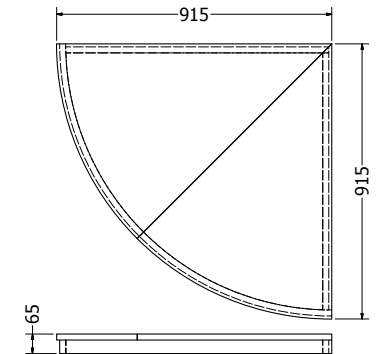

FILLED CORNER STOVE HEARTH AVAILABLE IN 36" X 36" BLACK GRANITE