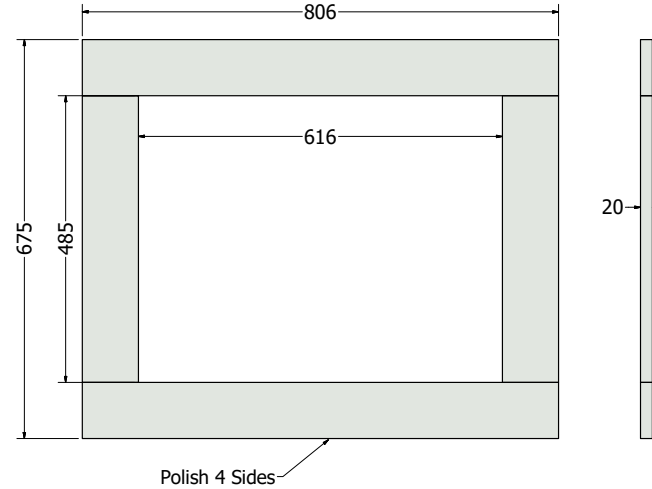

VITAE 5KW LANDSCAPE CASSETTE GRANITE TRIM