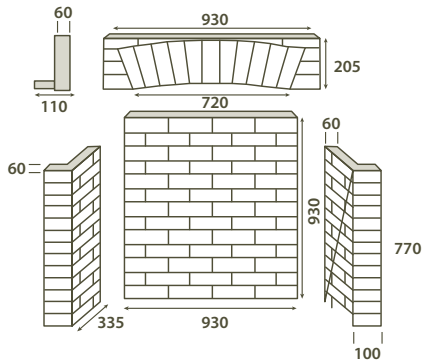

4-Piece Brick Arch & Chamber

Rustic Brick Chamber with Returns & Arch

All dimensions are in mm unless otherwise stated.

Dimensions are approximate and are subject to change without prior notice.

Disclaimer: Stove Chambers only suitable up to 5kW.
To be fitted against a concrete wall.