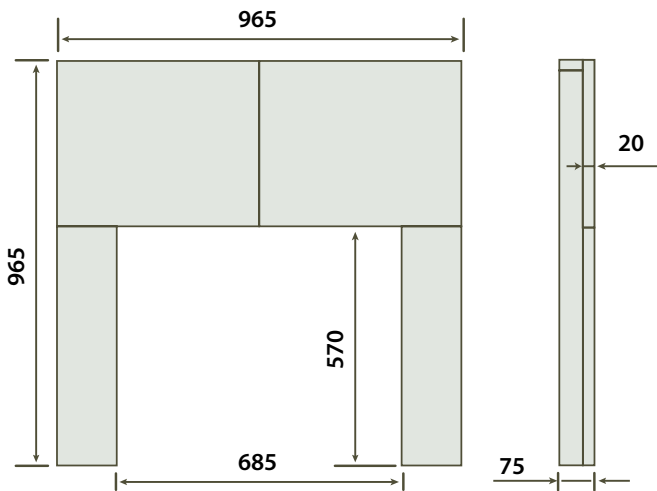

FILLED BACK PANEL NO TRIM 27" Opening

Available in Black Granite
Suitable for Fireline 8 and Vitae 11kW Cassette Stoves