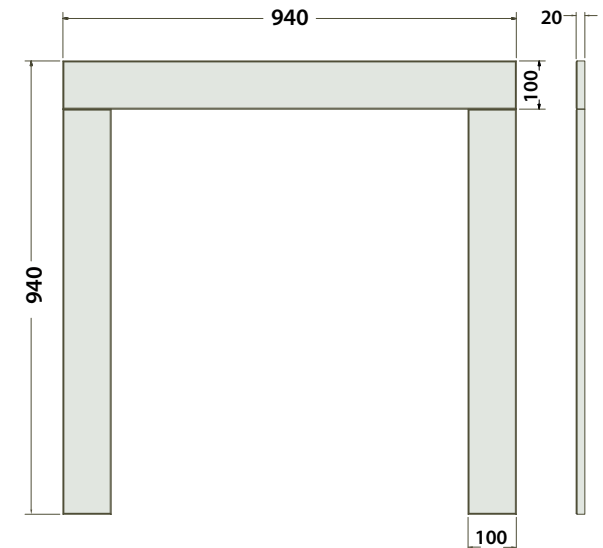

FIREPLACE CHAMBER SLIPS

Available in Black Granite.
Comes in three pieces.