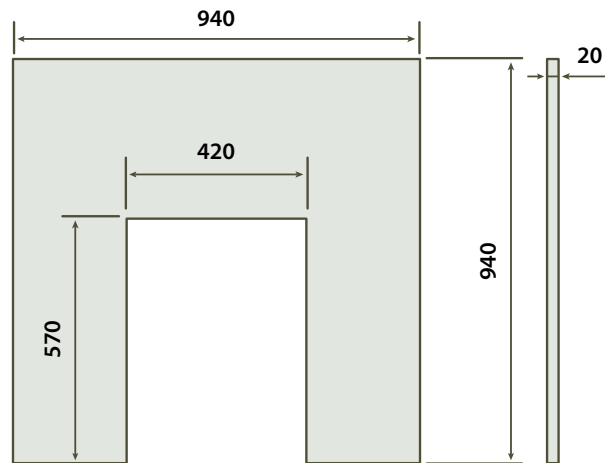

PLAIN BACK PANEL

Suitable for gas/electric fires. Available in Black Granite, Marfil, Honed Granite, Crema Marfil and Perla White.