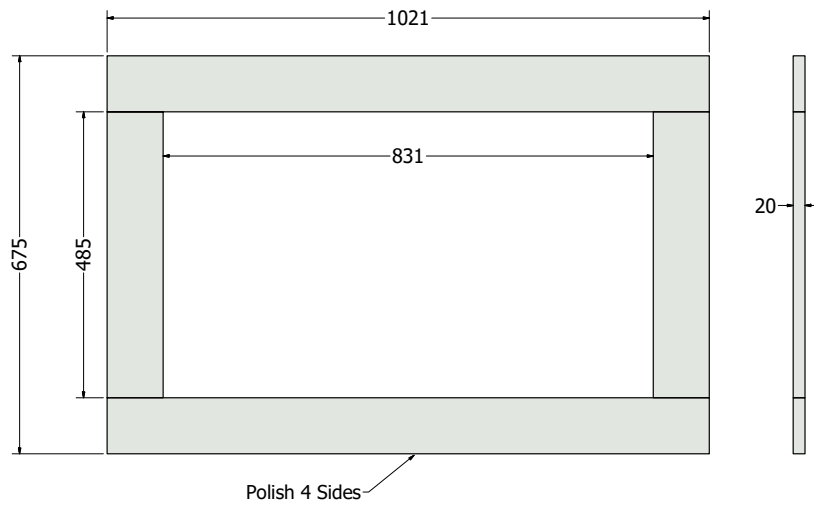

VITAE 8KW LANDSCAPE CASSETTE GRANITE TRIM