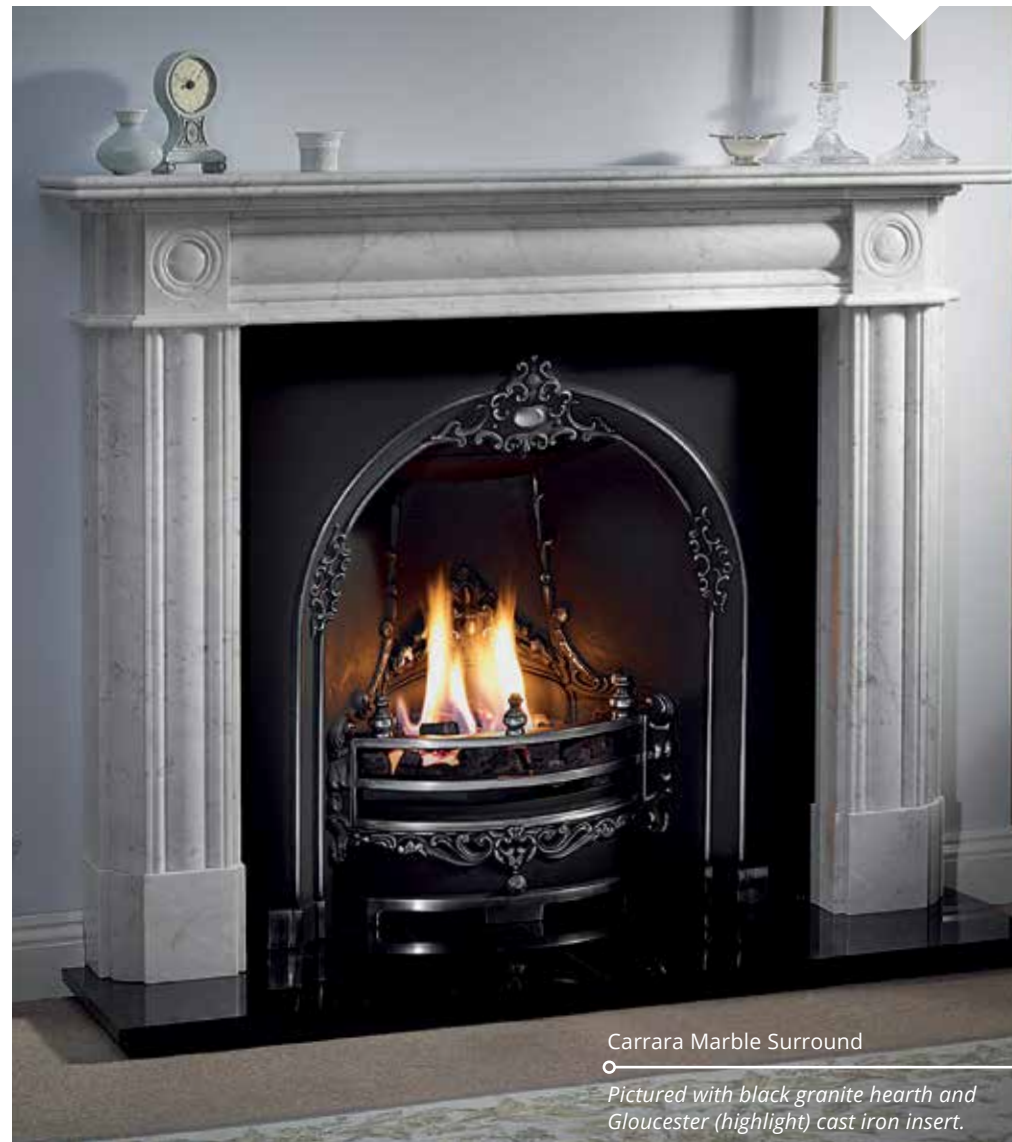

# Chiswick

- Available in
- 56" Carrara Marble and Agean Limestone

Carrara Marble Surround

*Pictured with black granite hearth and Gloucester (highlight) cast iron insert.*