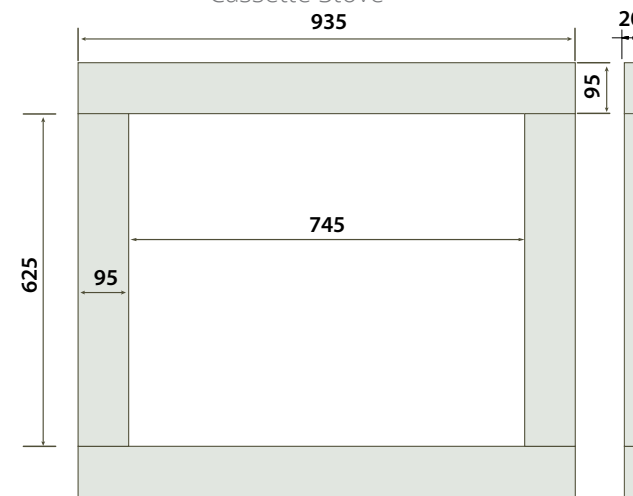

CASSETTE STOVE GRANITE TRIM
Available in Black Granite. Suitable for Vitae 11kW
Cassette Stove & Fireline 8 Cassette Stove

Disclaimer: Dimensions are approximate and are subject to change without prior notice