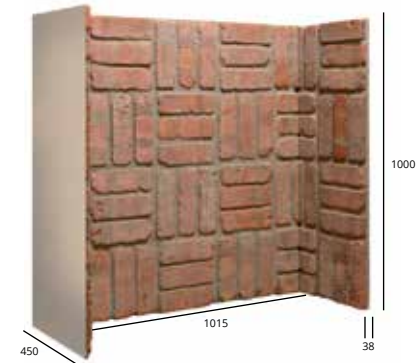

# STOVE CHAMBERS

For complete dimensions please see diagram on following page.

Staggered Oyster Slate Chamber  
3-PIECE CHAMBER

Rustic Chamber with front Returns & Arch  
4-PIECE CHAMBER  
Available in Standard Brick & Rustic Brick Finishes