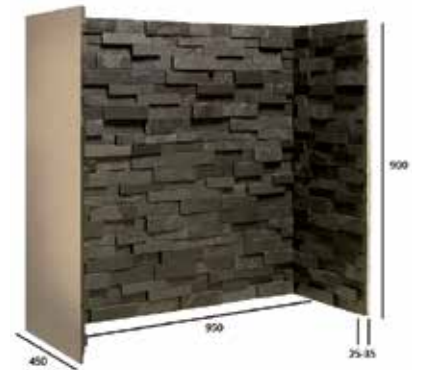

Dove Grey Chamber  
3-PIECE CHAMBER

Charcoal Slate Waterfall Chamber  
3-PIECE CHAMBER

Grey White Staggered Slate Chamber  
3-PIECE CHAMBER

Porcelain Slate Brick Bond Chamber  
3-PIECE CHAMBER

Black Staggered Slate Chamber  
3-PIECE CHAMBER