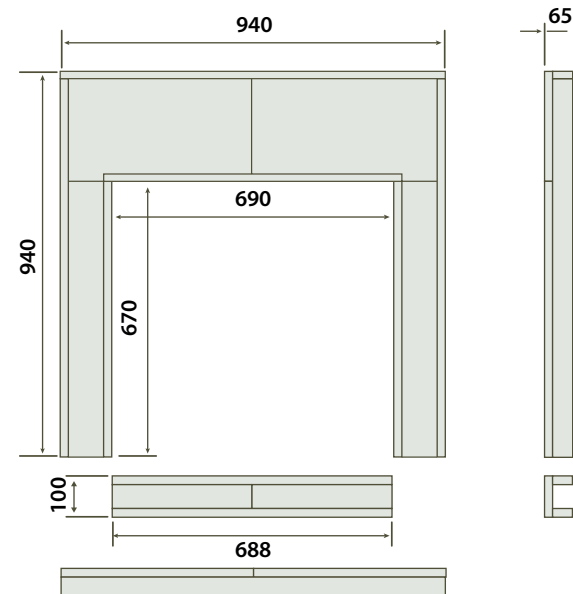

CASSETTE STOVE BACK PANEL
with Removable Riser. Available in Black Granite
Suitable for Vitae 11kW Cassette Stove & Fireline 8
Cassette Stove